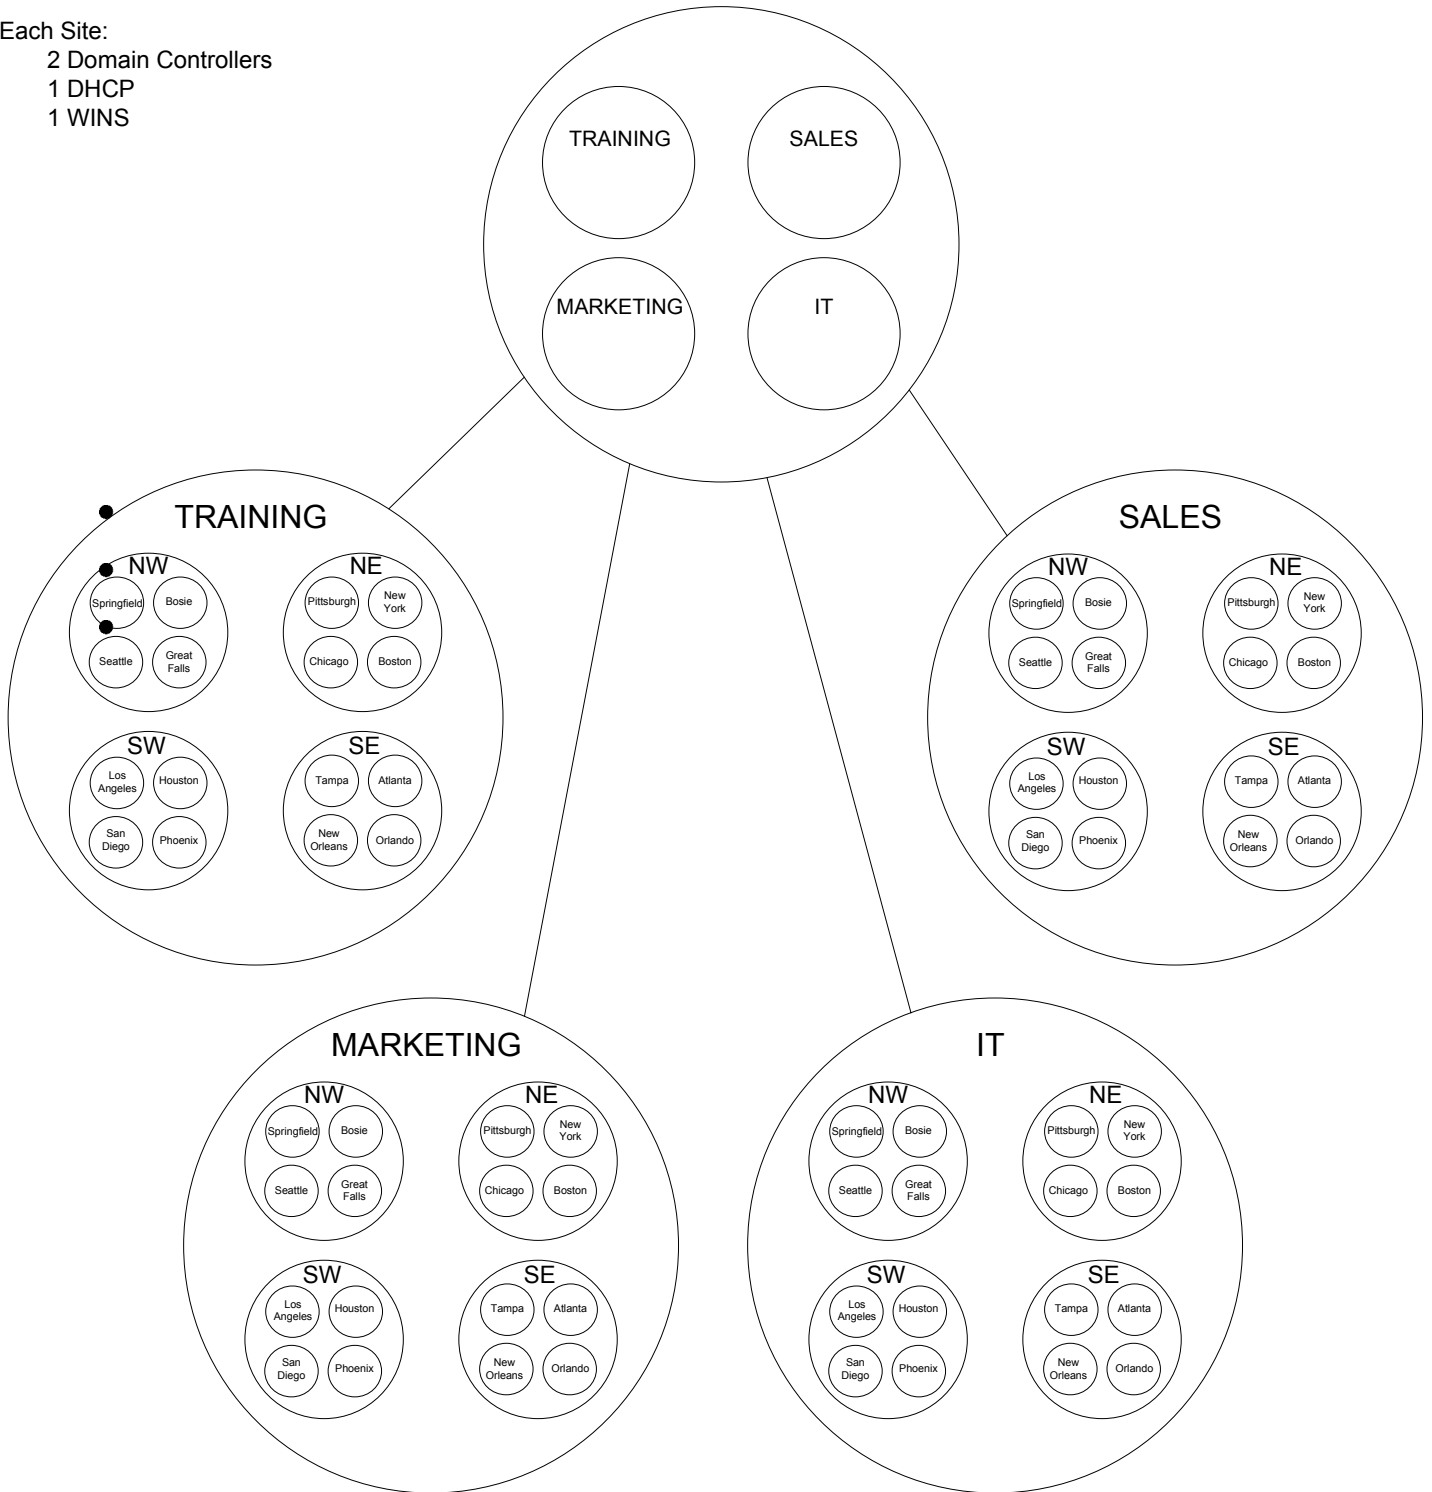

Logical Layout:

Pittsburgh = HEADQUARTERS

Each Site:

- 2 Domain Controllers
- 1 DHCP
- 1 WINS

itp.local