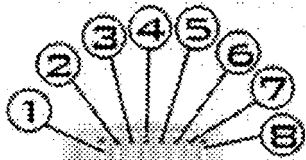

Crossed Patch Cable
(connects 2 PC's without a hub)

Connector Head
Bottom Side Up

Connector Head
Bottom Side Up

Color
1 White-Green
2 Green
3 White-Orange
4 Blue
5 White-Blue
6 Orange
7 White-Brown
8 Brown