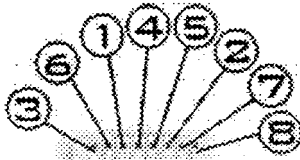

Crossed Patch Cable
(connects 2 PC's without a hub)

Connector Head
Bottom Side Up

Connector Head
Bottom Side Up

Color
1 White-Green
2 Green
3 White-Orange
4 Blue
5 White-Blue
6 Orange
7 White-Brown
8 Brown