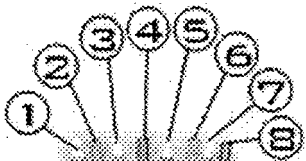

Crossed Patch Cable
(connects 2 PC's without a hub)

Connector Head
Bottom Side Up

Connector Head
Bottom Side Up

Color
1 White-Green
2 Green
3 White-Orange
4 Blue
5 White-Blue
6 Orange
7 White-Brown
8 Brown